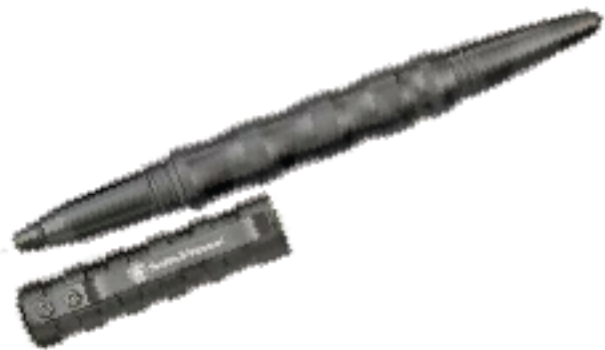

Multi purpose Traffic Baton

The traffic baton is built out of strong and durable Polycarbonate and is virtually indestructible. The baton can be used as a blunt self defense tool besides working as a traffic control light that can be used to direct traffic, it also has an SOS whistle.

- PolyCarbonate tube with ABS handle
- 30cm long, compact and effective
- Loud whistle for SOS
- Multiple modes of lighting including flash and static lighting
- Powerful LED bulb

Tactical Pen

A deadly self Defense tool disguised as an everyday writing instrument. The tactical pen is made from aircraft grade aluminum and is built to be robust and durable. It is the perfect self defense weapon and can easily go unnoticed