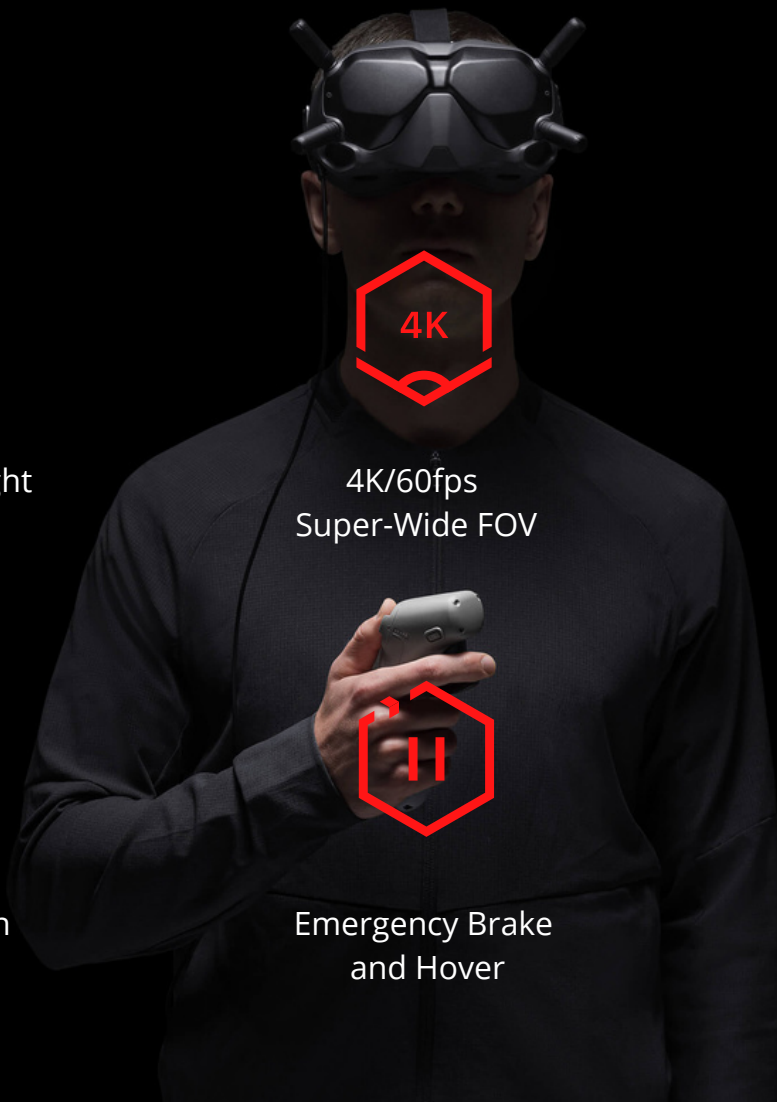

DJI FPV

Redefine Flying

Immersive Flight
Experience

4K/60fps
Super-Wide FOV

HD Low-Latency
Transmission

Intuitive Motion
Controller

Emergency Brake
and Hover

Brand-New
S Mode

ACCESORIES

Intuitive Motion
Controller

* The DJI Motion Controller is sold
separately.

DJI FPV
Remote Controller 2

DJI FPV Goggles V2

S Mode

Get the dynamic look of FPV footage easily in S mode. This hybrid flight mode combines the freedom of flying manually with the simplified controls of previous DJI drones.

N Mode

Ideal for new users, N mode offers immersive flight with traditional drone flight controls along with DJI safety features like obstacle sensing.

M Mode

Fly in M mode for complete, limitless control and the full FPV flight experience. Customize parameters and enjoy flight and footage unlike anything else. [4]