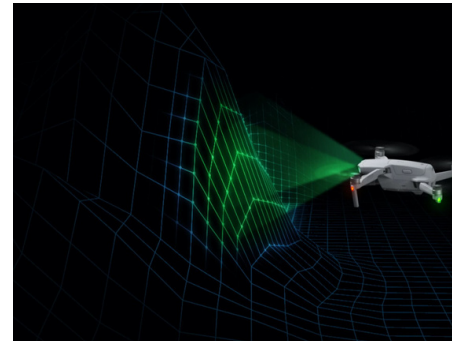

Obstacle Avoidance

Fly Safer

Mavic Air 2 perceives its environment in three directions: forward, backward, and downward. An auxiliary light improves visibility, and the extra layer of security that obstacle avoidance provides is ideal for pushing the limits of what is possible.