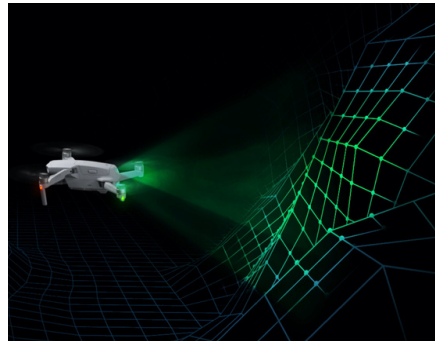

Obstacle Avoidance

Fly Safer

Mavic Air 2 perceives its environment in three directions: forward, backward, and downward. An auxiliary light improves visibility, and the extra layer of security that obstacle avoidance provides is ideal for pushing the limits of what is possible.