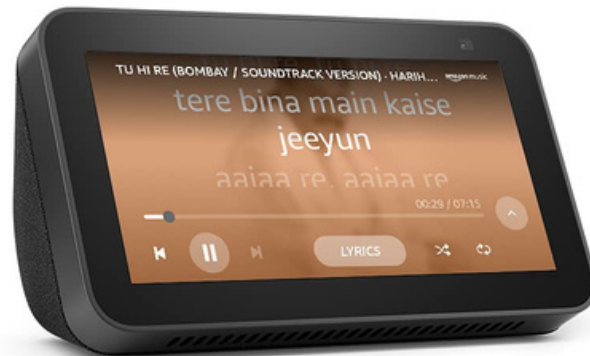

amazon

alexa devices

Echo Show 10- 10.1 SM

- Revolutionary 10.1 inch touchscreen that moves automatically to face you
- The 10W speakers deliver rich loud sound, Comes with Alexa supports English and Hindi
- Stream millions of songs from Amazon Prime Music, Spotify, JioSaavn, Gaana, and Apple Music
- Activate the built-in 13MP camera remotely to securely monitor your home using the Alexa app

Echo Show 5

- Smart speaker with 5.5 inch screen and Alexa that can be operated by voice supports English and Hindi
- Activate the built-in camera remotely to securely monitor your home using the Alexa app
- Stream millions of songs in your favorite language from Amazon Prime Music, Spotify, JioSaavn, Gaana, and Apple Music
- Setup smart lights, plugs or cameras with Echo Show 5 and control your appliances using just voice

Echo 4th Gen

- The Echo delivers premium sound (powered by Dolby) and delivers clear highs, dynamic mids, and deep bass for a rich, detailed sound that adapts to any room.
- Stream millions of songs from Amazon Prime Music, Spotify, JioSaavn, Gaana, Apple Music, and Hungama Music.
- Access songs in Hindi, English, Telugu, Tamil, Punjabi, Marathi, Bengali, Bhojpuri, Kannada, and more.
- Get started with smart home: use voice to control lights, ACs, geysers, and more. You can purchase smart lights, plugs, and other accessories separately.
- Just ask Alexa for music, news, trivia, scores, weather, alarms, kids' rhymes, and stories. Alexa is always ready to help in both English & Hindi.
- Designed to protect your privacy – comes with a microphone off button that electronically disconnects the microphones.
- With 4 microphones, Alexa can hear your request from across the room.