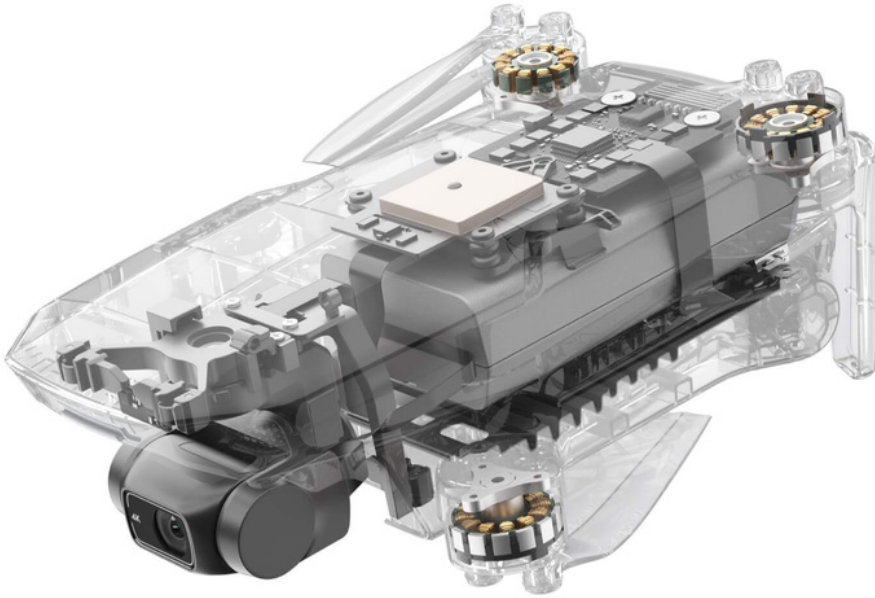

# Specifications-

Ultralight &  
Foldable

31-Min Max  
Flight Time

10km Video  
Transmission

Level 5 Wind  
Resistance

Ultra-Clear 4K Video

Intelligent Modes &  
QuickShots

## Pack Light, Fly Free

Just how light is DJI Mini 2? At less than 249 g, it weighs about as much as an apple and fits in the palm of your hand. Compact and convenient, Mini 2 is your ideal travel companion, transforming how you capture your favorite memories.

## Small But Mighty

Thanks to intuitive and advanced features packed in a portable frame, DJI Mini 2 provides complete freedom wherever and however you want to create. Whether you're shooting at a deserted beach or capturing the details of a fun family reunion, Mini 2 can handle it all.

## 3-Axis Gimbal with 4K Camera

It's like pressing the replay button on your memories.

A 12MP camera in the sky delivers content guaranteed to impress. Along with 4K/30fps video and a 3-axis motorized gimbal, Mini 2 ensures stunning image quality that is consistently smooth no matter how adventurous your piloting gets.