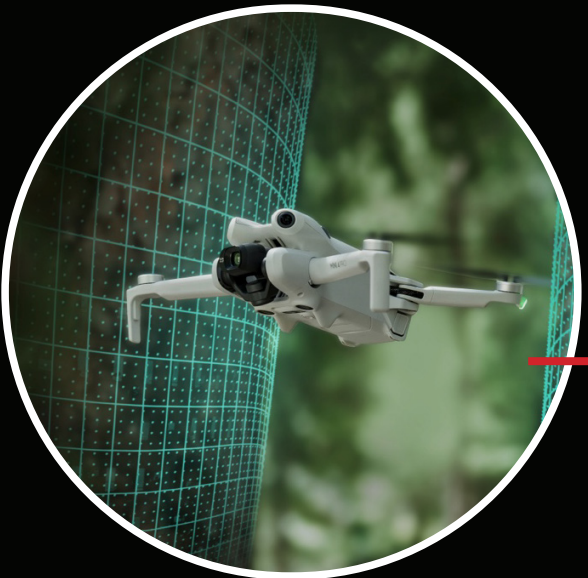

DJI MINI 4 PRO

Fly More Combo Plus Drone Camera (DJI RC 2)

Mini to the Max

Product Highlights

Extended Battery life

4K/60fps HDR
True Vertical Shooting

20km FHD video
Transmission

Weighing
less than 249 g

Ominidirectional
Obstacle sensing

ActivateShot
360°

Take it. Easy.

Take off whenever inspiration strikes. Weighing less than 249g, Mini 4 Pro was designed for convenience on the go, [1] and the drone's weight means there's no need for training or examinations in most countries and regions.

249g

Out-sized Imaging Performance

Capture more complex details easily with Mini 4 Pro's camera, powered by a 1/1.3 - inch CMOS sensor featuring Dual Native ISO Fusion, a f/1.7 aperture, and 2.4 μm 4 -in- 1 pixels. More highlight and shadow details with a high dynamic range means uncompromising results in every frame.

Omni Directional Obstacle Sensing

Omnidirectional obstacle sensing makes Mini 4 Pro mighty safe. With four wide-angle vision sensors and a pair of downward vision sensors, it detects obstacles from all angles. Advanced Pilot Assistance Systems (APAS) ensures additional safety by enabling automatic braking and bypassing during flight.