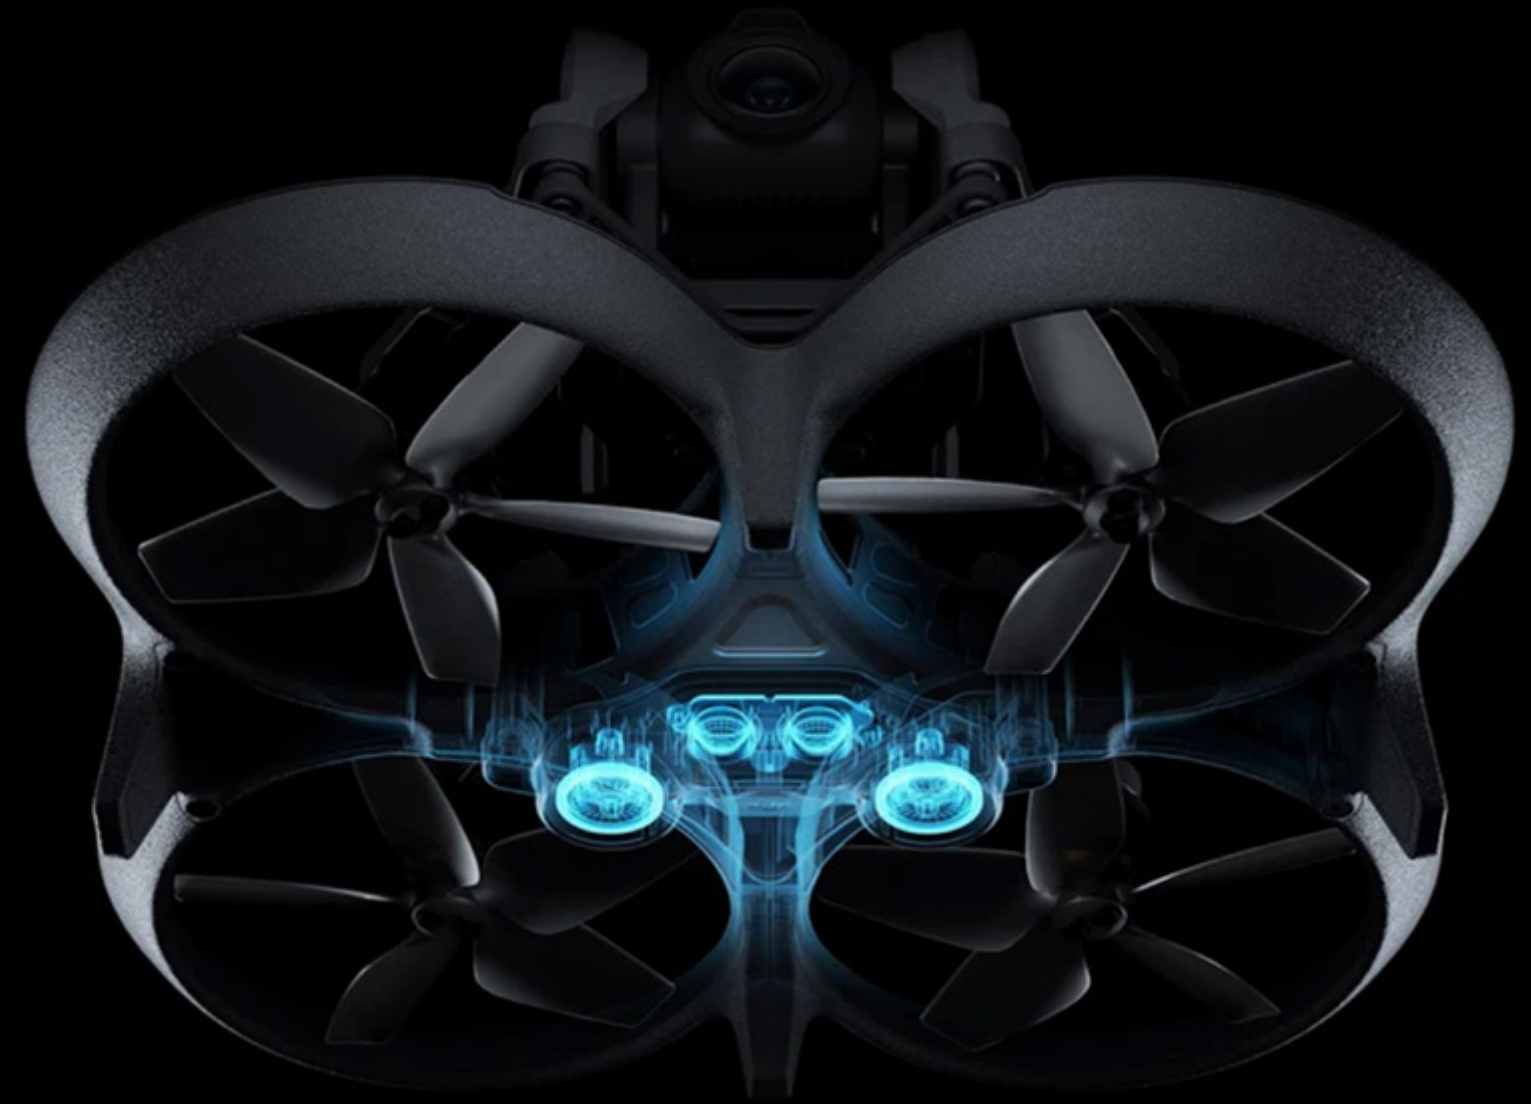

## The Sky is Your Playground

When you combine Avata with the goggles and motion controller, flight becomes accessible to all. [1] Experience the thrill of total immersion with unrivaled safety and control. Embrace your spontaneity and capture the world around you. Some of us were Born to Fly.

## DJI Motion Controller

With the DJI Motion Controller, intuitive flight is in your hands. [1] Squeeze the trigger and bolt forward or turn a corner with the swivel of your wrist. The controls are easy to use and provide a totally unique way to fly.

## Goggles 2

Enjoy next-level comfort and convenience with DJI Goggles 2. Now smaller, lighter, and equipped with Micro-OLED screens, so you experience outstanding clarity as you navigate the sky. DJI Avata also supports DJI FPV Goggles V2.

# Downward Obstacle Sensing System

In addition to the built-in propeller guard, Avata features downward binocular vision and ToF infrared sensing for even greater safety. These sensors detect obstacles below and allow Avata to perform low-altitude or indoor flight.