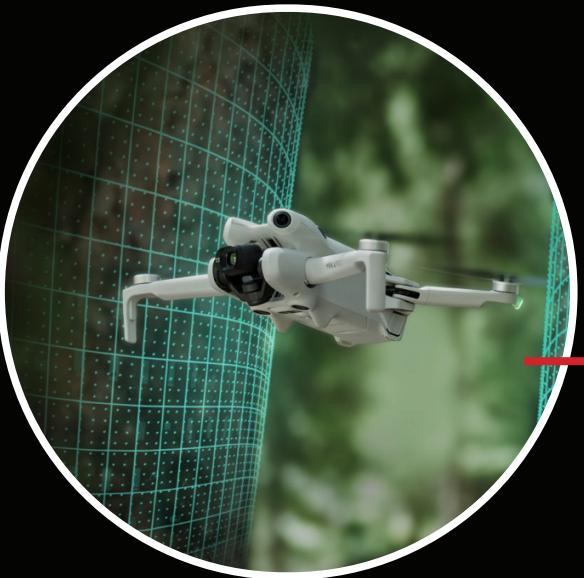

# Product Highlights

Extended Battery life

4K/60fps HDR  
True Vertical Shooting

20km FHD video  
Transmission

Weighing  
less than 249 g

Ominidirectional  
Obstacle sensing

ActivateShot  
360°

Take it. Easy.

Take off whenever inspiration strikes. Weighing less than 249g, Mini 4 Pro was designed for convenience on the go, [1] and the drone's weight means there's no need for training or examinations in most countries and regions.

**249g**

A close-up photograph showing a person's hands pulling a grey DJI Mini 4 Pro drone out of a blue backpack. The backpack is open, and the drone is partially visible, showing its propellers and body. The person is wearing a blue jacket and a watch on their left wrist. The background is slightly blurred, suggesting an outdoor setting.