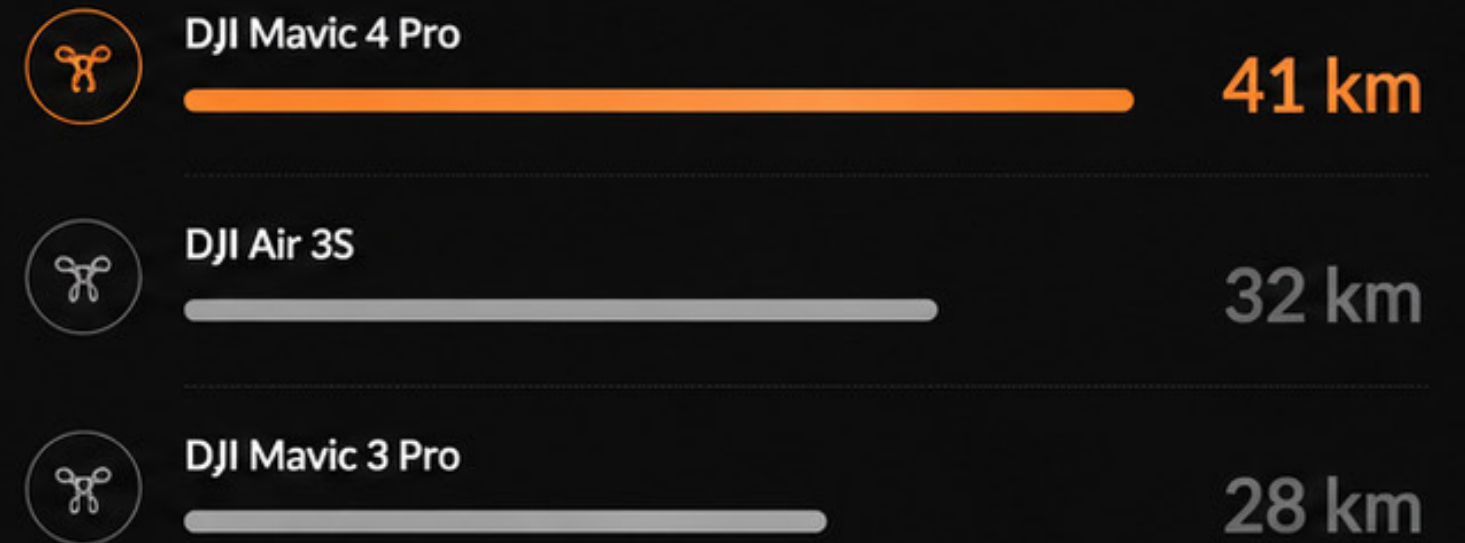

Explore Without Limits

Stay connected across distances and environments with confidence.

Up to
34 mins
Max Flight Time

Up to
20 km
HD Transmission
(FCC)

Strong Signal
Stable Connection in
Challenging Environments

 **51** mins
Max Flight Time

 **90** kph
Top Speed

 **41** km
Max Range

 **95** Wh
Battery Capacity

PERFORMANCE

51-Min Flight Time ^[2]

Mavic 4 Pro's aerodynamic design, efficient propulsion system, and 95Wh battery deliver flight times of up to 51 minutes, top speeds of up to 90 kph, and a range of 41 km (25.4 miles) ^[2]. Whether you're scouting locations, practicing maneuvers, capturing time-lapse shots, or taking panoramic photos with a telephoto lens, the ample flight time allows you to operate with ease and confidence.

Flight Range Comparison

NEXT-GEN VIDEO TRANSMISSION

DJI O4+ 10-bit HDR Video Transmission

Mavic 4 Pro features the DJI O4+ transmission system, which leverages next-generation proprietary algorithms to unlock the full potential of its hardware. It enables ultra-long-range 10-bit HDR video transmission up to 30 km (18.6 miles) ^[3] and reduces the likelihood of disconnection in highly interfered environments, such as urban areas. In addition, the O4+ video transmission system is optimized for multi-drone flights, ensuring robust resistance to interference.

The DJI RC Pro 2 remote controller, featuring a 7-inch high-brightness rotatable screen, is the ideal companion for the Mavic 4 Pro.

30 km

Ultra-Long Range
(18.6 miles) ^[3]

10-bit HDR

Stunning Detail
in Any Light