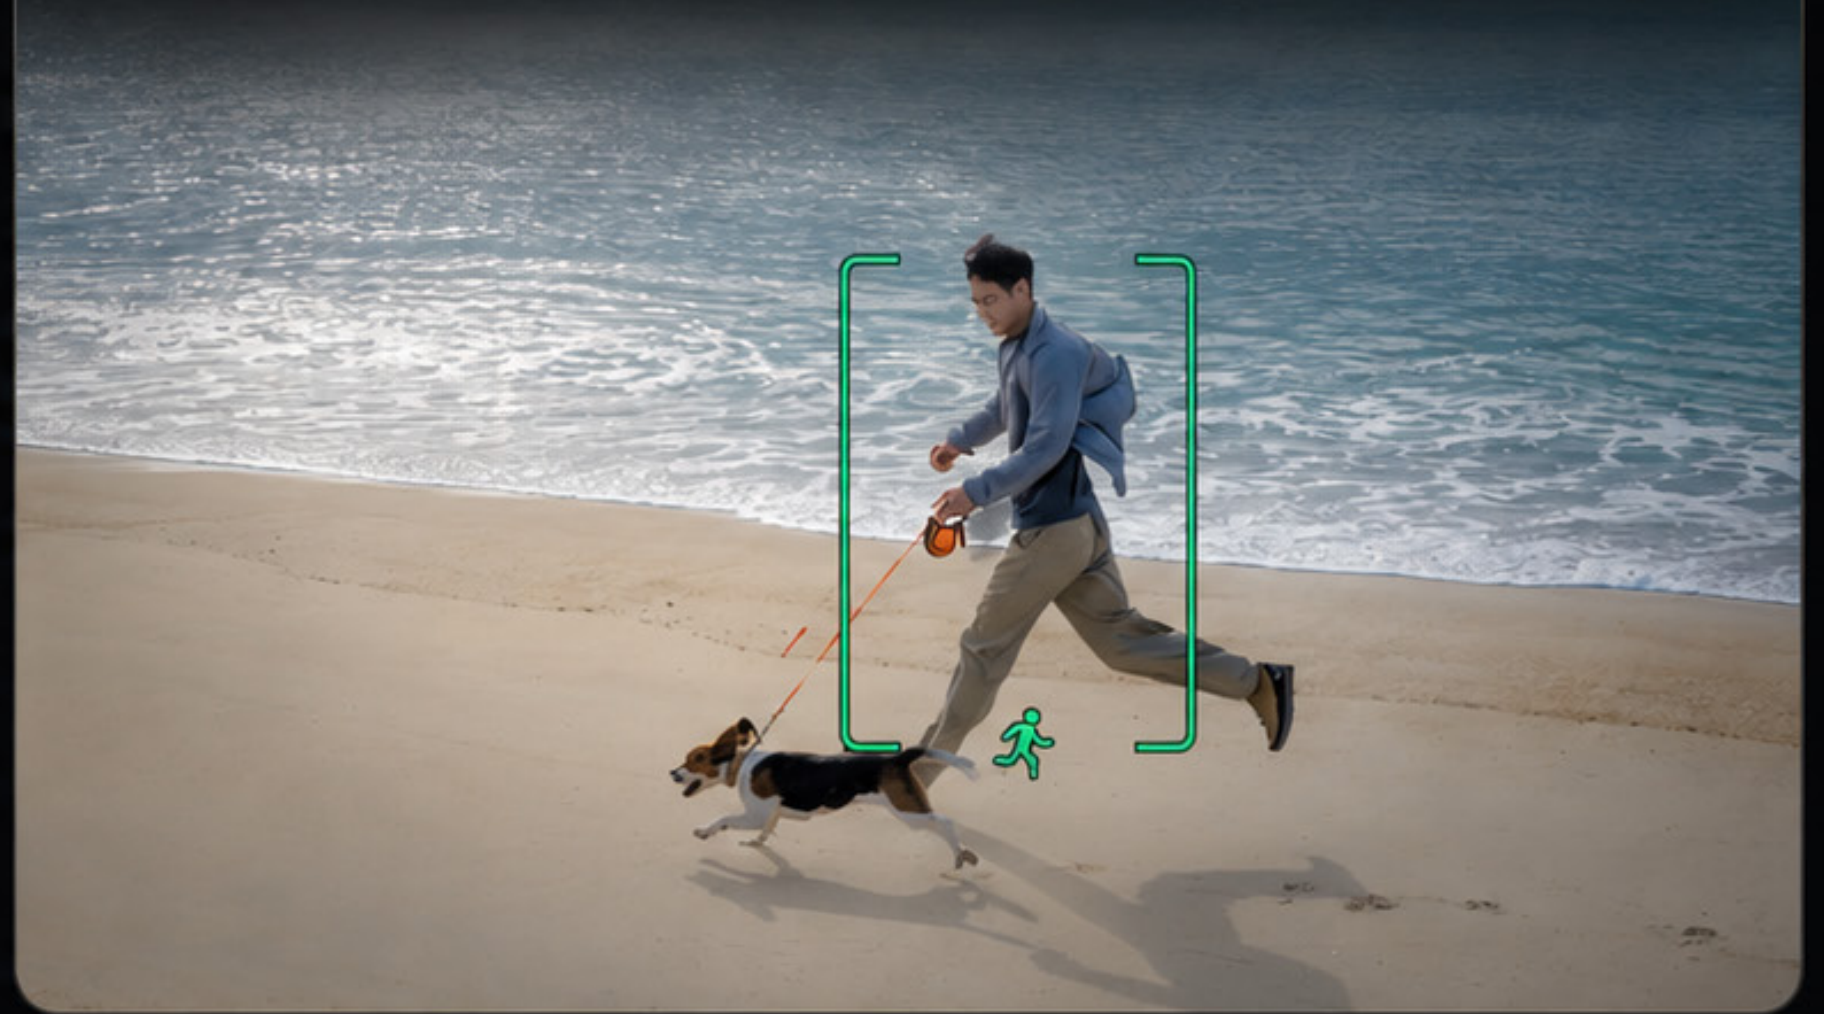

ActiveTrack^[2]
Easily Unlock Cinematic Shots