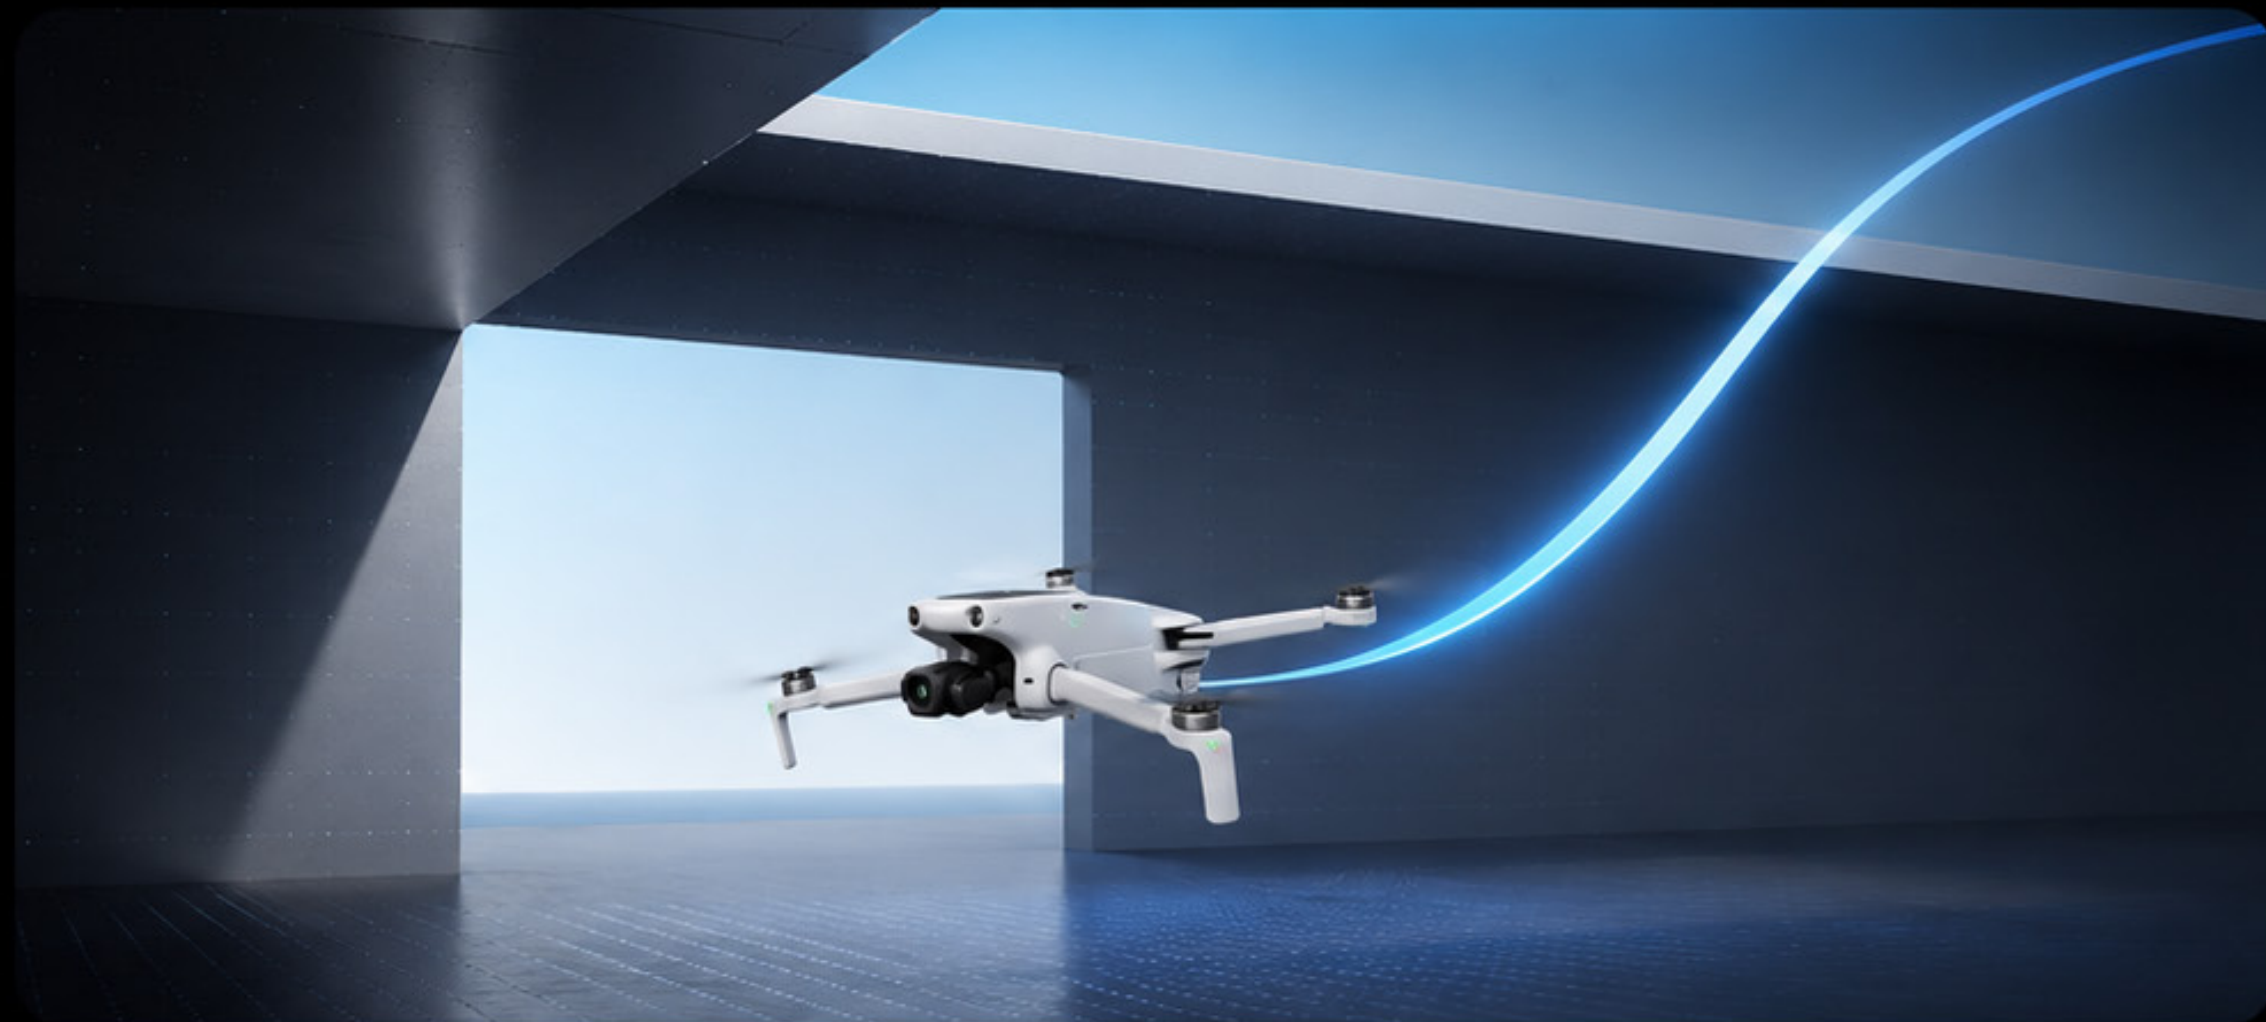

DJI LITO 1 (SERIES)

DJI Lito 1, an easy-to-use camera drone for beginners. Omnidirectional obstacle sensing^[1] helps you fly with peace of mind, while ActiveTrack^[2] keeps your subject in frame during the flight. With a powerful imaging system and smart camera moves, even a new pilot can easily take impressive videos. Forget the complexity—just take off and start creating.

DJI Lito 1 offers a multi-layered safety system designed for beginners. From omnidirectional obstacle sensing^[1] to practice on DJI Simulator and quick takeoff capabilities, it reduces flight anxiety so you can fly with ease every time.

Omnidirectional Obstacle Sensing^[1]

DJI Lito 1 detects obstacles along its flight path in all directions and intelligently brakes or bypasses them^[1]. This provides a smoother flying experience, empowering beginners to explore the skies with peace of mind.

Detects in All Directions

Intelligent Avoidance

Smooth & Stable Flight

Beginner Friendly

Quick Takeoff and Reliable **RTH** Feature

In dense urban areas with weak satellite signals, DJI Lito 1 can take off quickly without waiting for a satellite fix. During the final stage of Return to Home (RTH), it can fly back along its original outbound flight path, helping ensure a safe return even with poor satellite signals^[9].