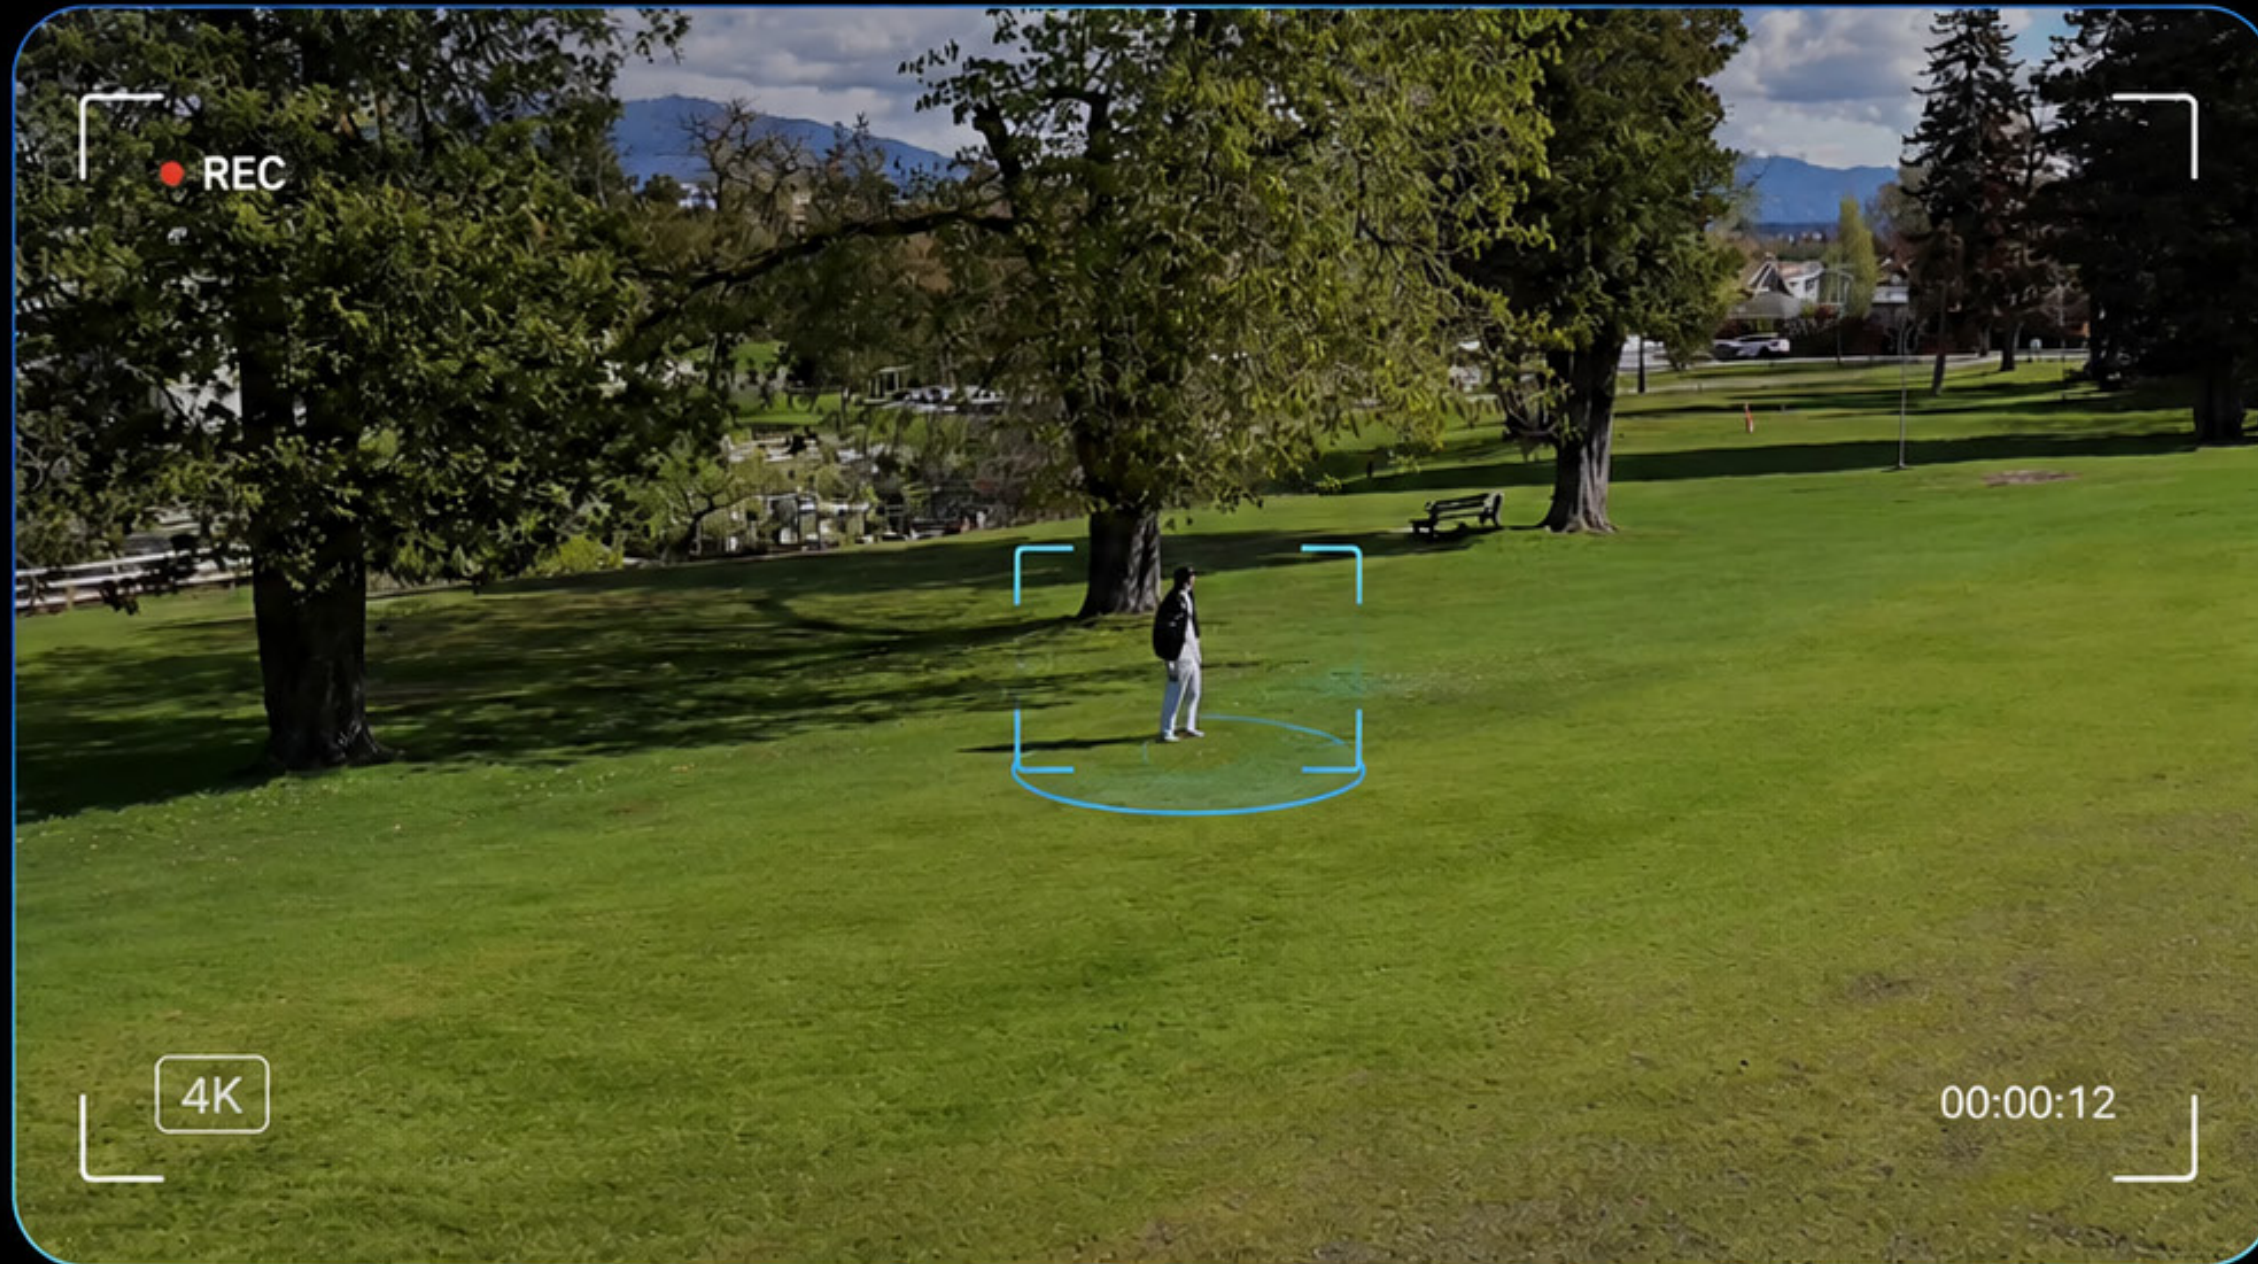

Intelligent Modes

Multiple smart flight modes for effortless creativity.

Automated Camera Moves

Performs complex movements automatically, with cinematic precision.

Beginner Friendly

Easy to use, delivering stunning results in one seamless process.

Smart Camera Moves at Your Fingertips

Intelligent Flight Paths

Automatically plans the best camera movements for stunning results.

Hands-Free Recording

Focus on your creativity while the drone handles the complexity.

Intelligently generates flight paths for portraits, close-ups, or landscapes based on the environment. Records and edits automatically, making impressive videos accessible to beginners.

Safer Flights, More Confidence