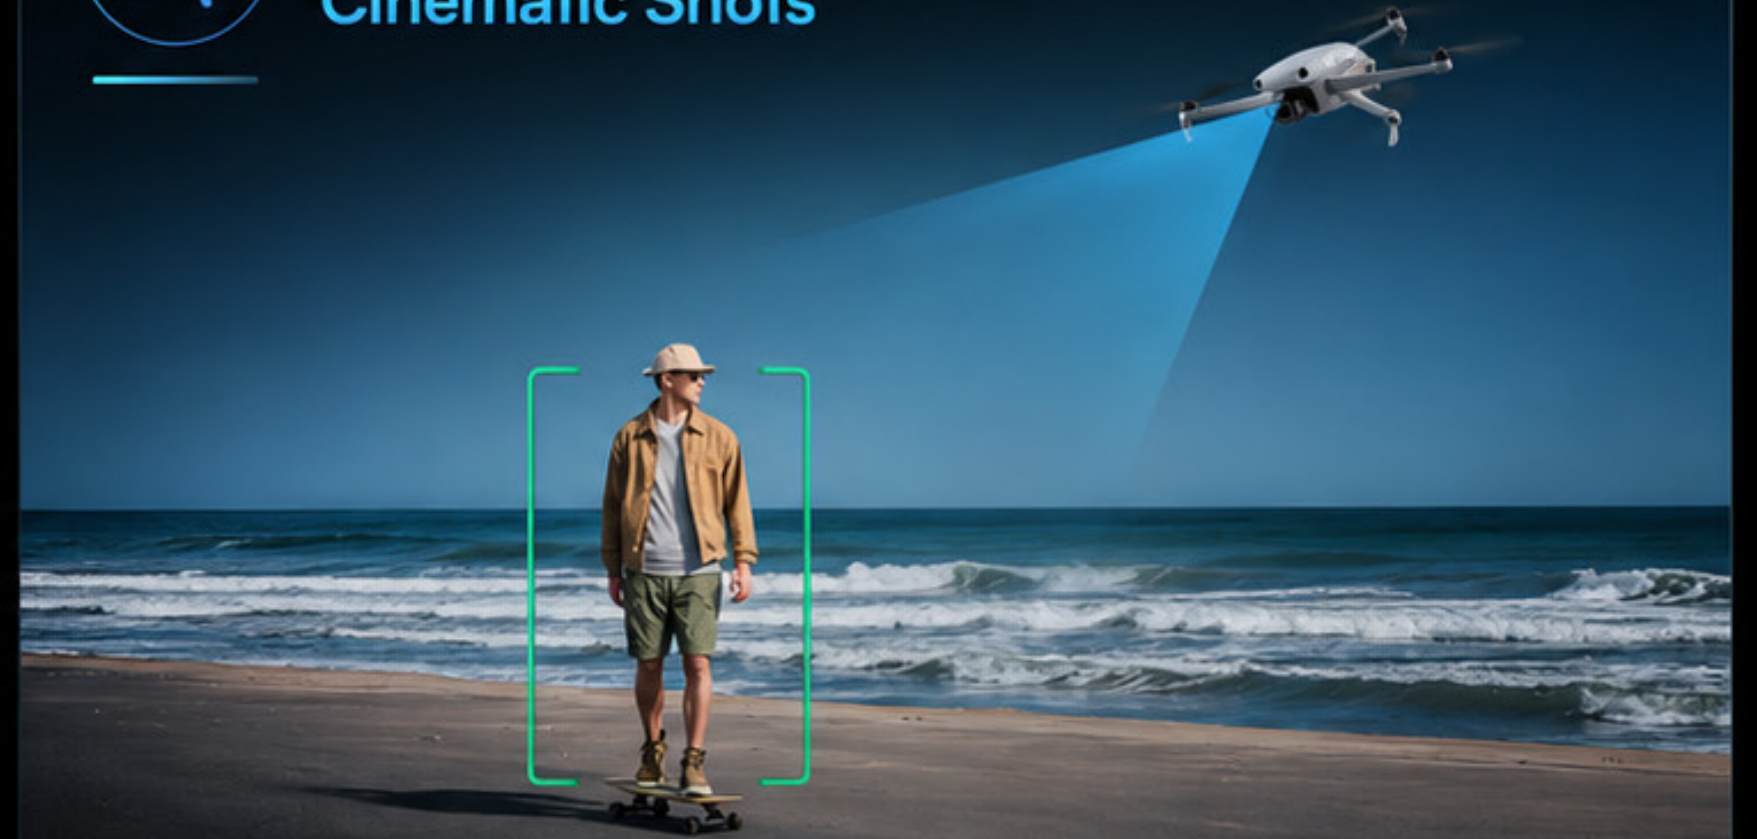

LITO X1

Fly Smarter. Create Effortlessly.

DJI Lito X1, a premium camera drone for beginners. The 1/1.3" sensor captures lifelike details, while omnidirectional obstacle sensing ^[1] helps you fly more safely. With ActiveTrack ^[2] and smart camera moves, aerial content creation is now intuitive. Forget the steep learning curve. Just take off and create like a pro from day one.

Omnidirectional Obstacle Sensing ^[1] With Forward-Facing LiDAR for Safer Flight

360° Obstacle Sensing

Forward-Facing LiDAR

Enhanced Safety in All Directions

ActiveTrack ^[2], Easily Unlock Cinematic Shots

Smart Subject Tracking

Cinematic Camera Moves

Intuitive & Easy to Use

1/1.3-Inch Sensor, Breathtaking Pro-Level Imaging

Capture lifelike details with the 1/1.3-inch sensor that delivers stunning image quality in any environment.

15km Video Transmission^[5] Stable and Smooth

Experience a stable, responsive live feed up to 15km, ensuring seamless control and confidence in every flight.

Pack Light. Fly With Ease.

DJI Lito X1 is built for the on-the-move. Fold it down to the size of your palm, it fits easily in your bag or pocket. Your ideal flying camera for travel and creators.