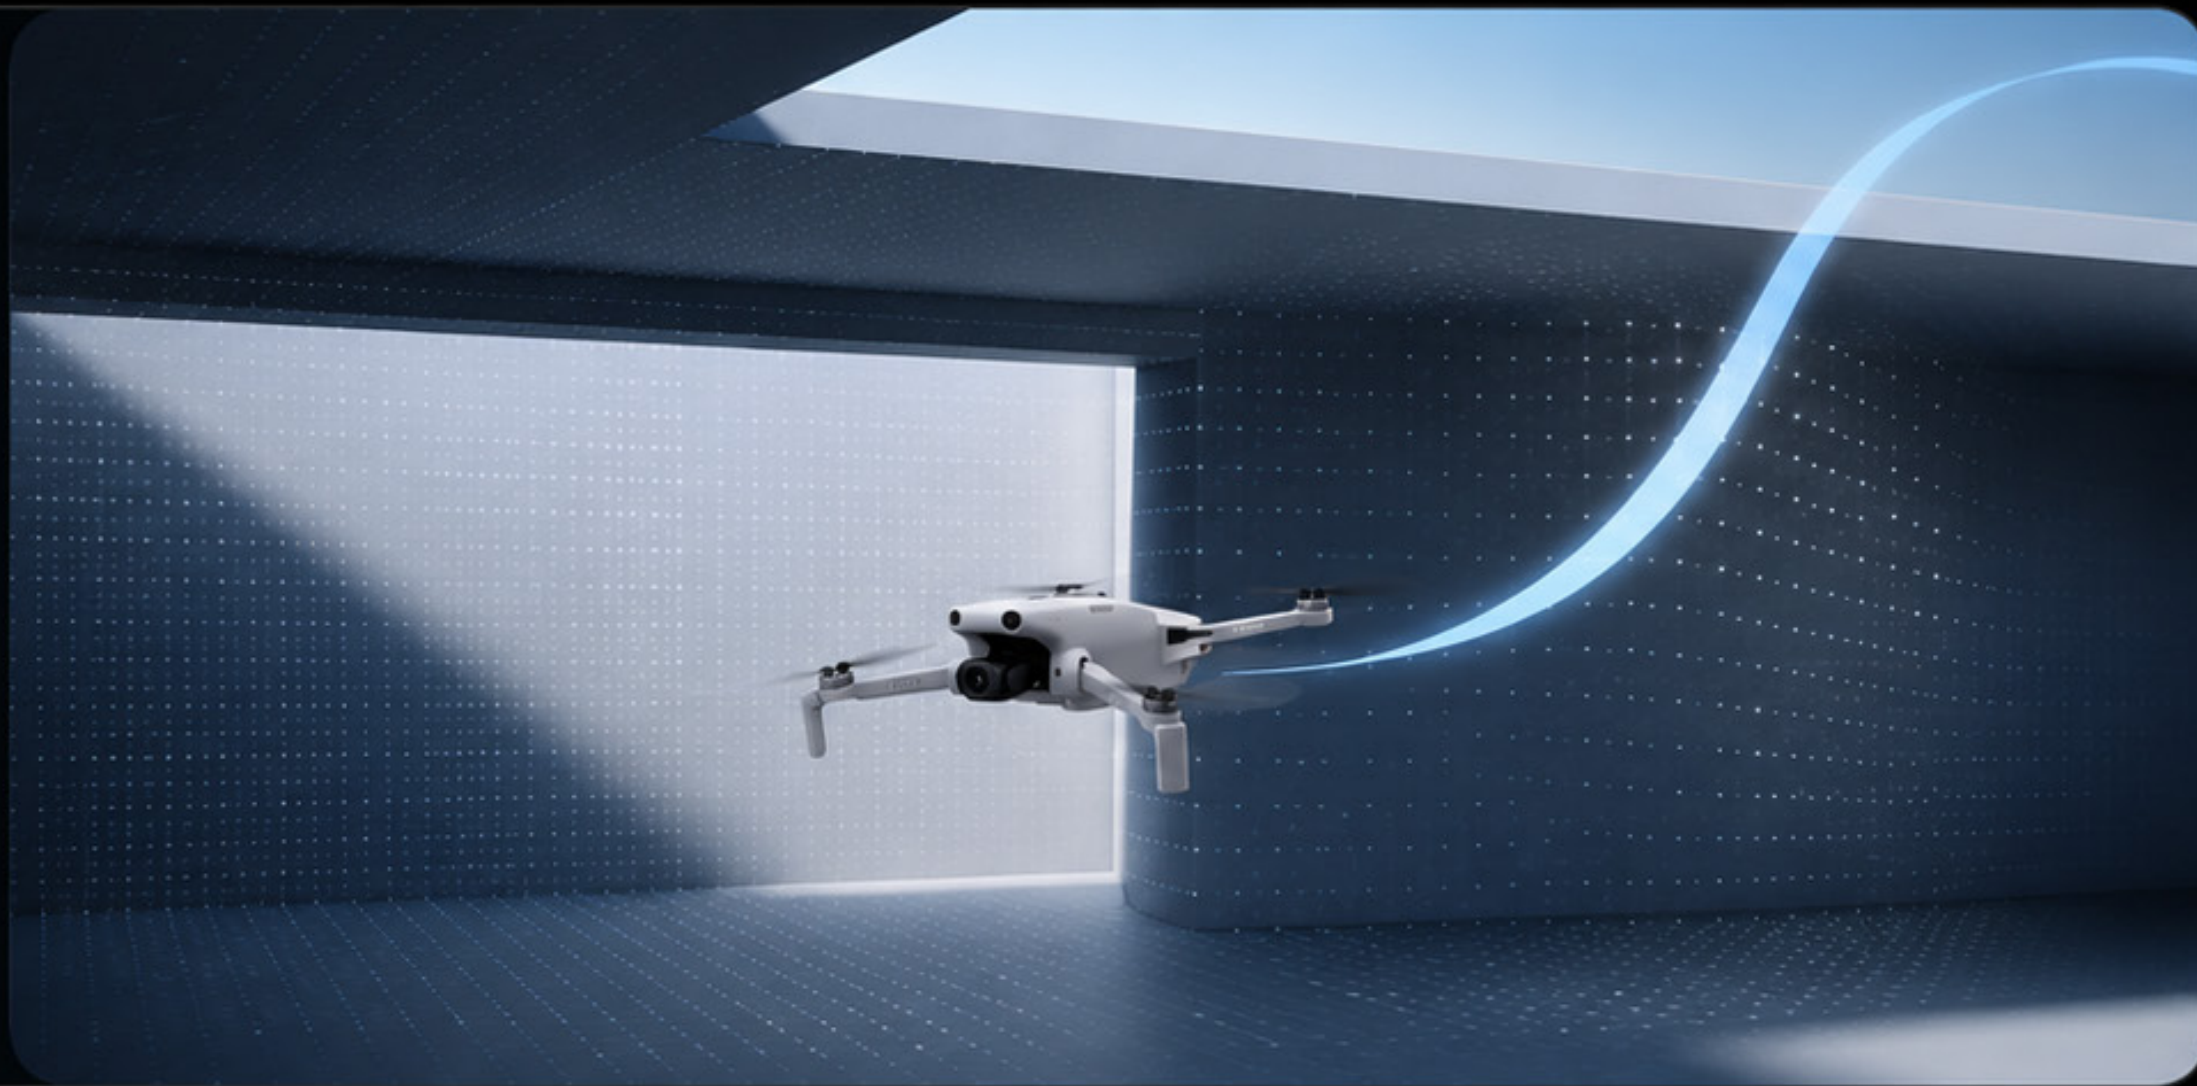

LITO X1

Fly Smarter. Create Effortlessly.

DJI Lito X1, a premium camera drone for beginners. The 1/1.3" sensor captures lifelike details, while omnidirectional obstacle sensing ^[1] helps you fly more safely. With ActiveTrack ^[2] and smart camera moves, aerial content creation is now intuitive. Forget the steep learning curve. Just take off and create like a pro from day one.

Smarter Sensing, Safer Flying

The built-in omnidirectional vision system actively avoids obstacles like cliffs, trees, and walls^[1]. A forward-facing LiDAR further enhances perception for highly precise detection. This dual system empowers beginners to fly confidently in complex environments.

Omnidirectional
Obstacle Sensing

Forward-facing
LiDAR

360° Environment
Awareness

Multi-layered
Safety System

Beginner-friendly
Confidence

Quick Takeoff and **Smart RTH** Feature

DJI Lito X1 supports quick takeoff without waiting for a satellite fix. With robust vision positioning, the drone can memorize flight routes in well-lit environments ^[1], helping ensure a safe Return to Home (RTH) along the original path even without satellite signals.

Fly Farther With Stable View

Extended battery time, paired with stable video transmission, supports longer flights, smoother controls, and greater creative freedom.

O4 Video Transmission for Stable View